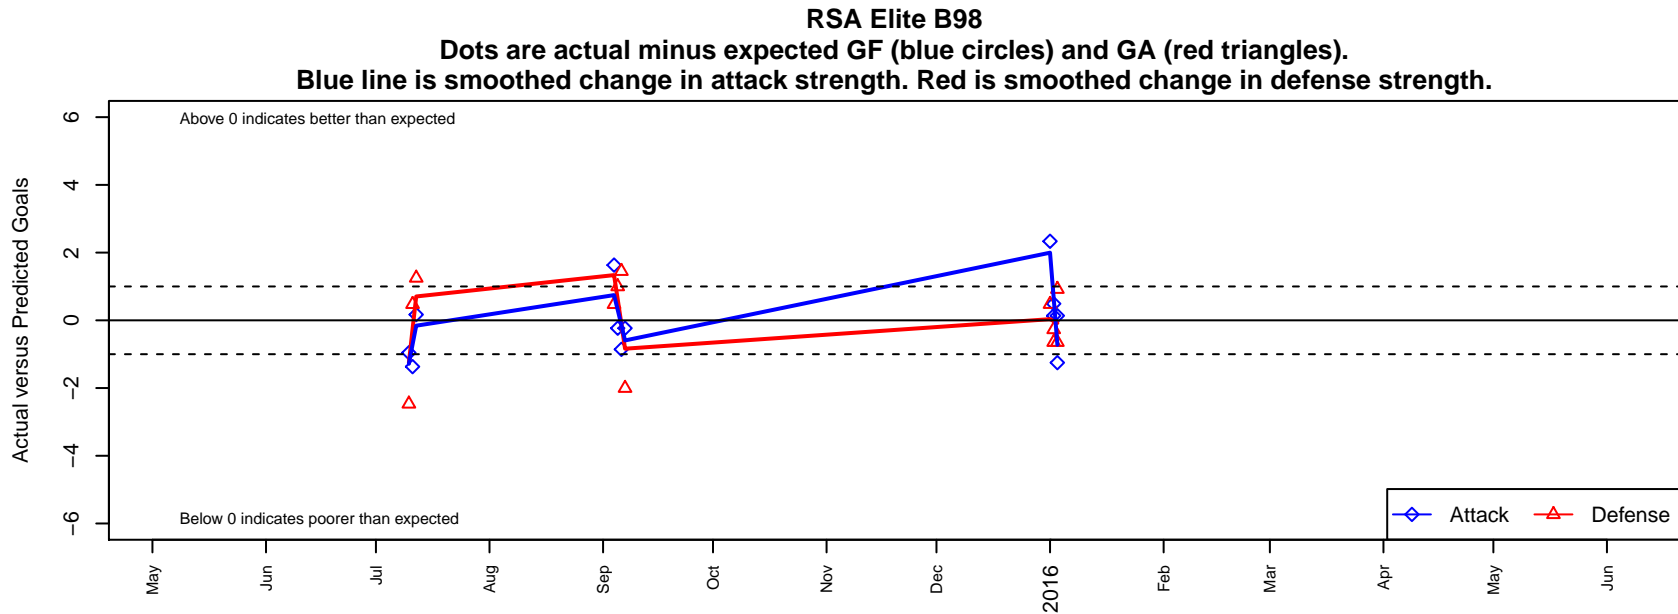

**attack and defense variance (black dot)
relative to other teams
and top 10 in region**

**attack and defense rating
relative to others at age
and all opponents in last 13 months**

**attack and defense rating
relative to others at age
and all opponents in last 13 months**

RSA Elite B98

RSA Elite
Puyallup, WA
B98 total strength=1562
attack=12.72 defense=15.48
notes= Brown 2013, Kettman 2014;
Hanson 2015

alt names used:
RAINIER SOCCER ALLIANCE ELITE (WA)
RSA Elite B98 Hanson
RSA Elite 98 Hanson
RSA Elite B99

Venues played:
2015 Nike Crossfire Challenge Gold Group U17
2015 Labor Day Cup BU17 Silver
2015 PacNW Winter Classic Premier II U17